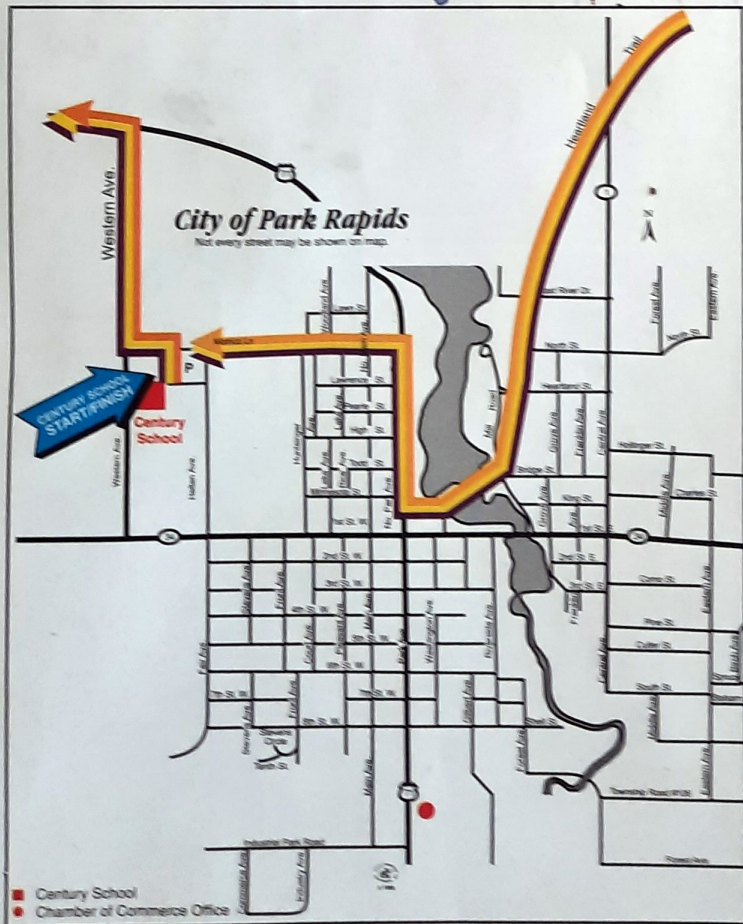

42 Mile Tour
75 Mile Tour
100 Mile Tour

Bike Repair Location & Time

Century School
7:00 am - 9:00 am

Itasca State Park
8:00 am - 2:00 pm

Mantrap Valley Conservation
9:30 am - 3:00 pm

Nevis
3:30 pm - 5:00 pm

- All trails are open to the public and have two way traffic.
- No roads have been closed for this event.
- Observe all rules of the road.